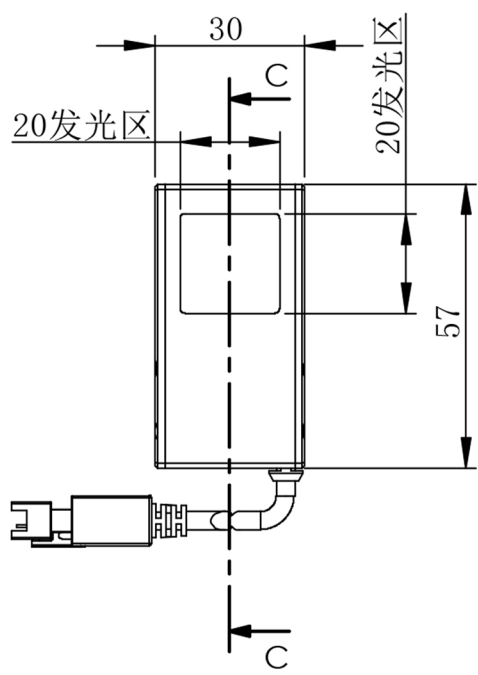

4 x M4 - 6H ▽ 4
 ϕ 3.30 ▽ 6.10

4 x M3 - 6H ▽ 4
 ϕ 2.50 ▽ 4.50
 两侧对称

可安装M3螺母

光源线长300mm

Details of Connector

Pin1: - (Blue)
 Pin2: + (Red)

Connector Type: SMR-03V-B (Light Side)
 SMP-03V-BC (Power Supply Side)

Specification:

MODEL	PL-CO30S-W/-B/-G/-UV	-R/-IR850/-IR940
Wavelength (nm)	6500K/470/530/385	625/850/940
Power Supply	DC24V/1.2 (W)	DC24V/1 (W)

Itemref	Quantity	Material: AL/ACRIL	ArticleNo./Reference	
			Filename PL-CO30S	Scale 1/1
			PL-CO30S-U	
			PL-CO30S-0000	Edition VER.1.0 Sheet 1