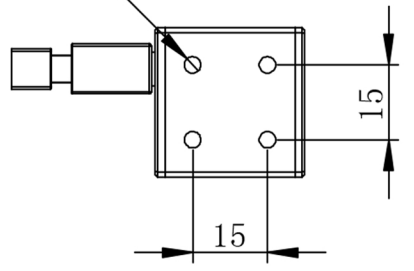

4 x M4 - 6H ▽ 4
 ϕ 3.30 ▽ 6.10

4 x M3 - 6H ▽ 4
 ϕ 2.50 ▽ 4.50
 两侧对称

可安装M3螺母

光源线长300mm

Details of Connector

Pin1: - (Blue)
 Pin2: + (Red)

Connector Type: SMR-03V-B (Light Side)
 SMP-03V-BC (Power Supply Side)

Specification:

MODEL	PL-CO30S-W/-B/-G/-UV	-R/-IR850/-IR940
Wavelength (nm)	6500K/470/530/385	625/850/940
Power Supply	DC24V/1.2 (W)	DC24V/1 (W)

Itemref	Quantity	Material: AL/ACRIL	ArticleNo./Reference	
			Filename PL-CO30S	Scale 1/1
			PL-CO30S-U	
			PL-CO30S-0000	Edition VER.1.0 Sheet 1