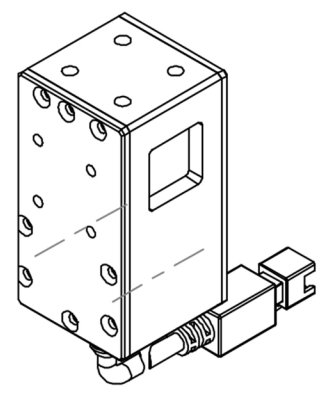

4 x M4 - 6H ▽ 4
 ϕ 3.30 ▽ 6.10

4 x M3 - 6H ▽ 4
 ϕ 2.50 ▽ 4.50
 两侧对称

可安装M3螺母

光源线长300mm

Details of Connector

Pin1: - (Blue)
 Pin2: + (Red)

Connector Type: SMR-03V-B (Light Side)
 SMP-03V-BC (Power Supply Side)

Specification:

MODEL	PL-CO30S-W/-B/-G/-UV	-R/-IR850/-IR940
Wavelength (nm)	6500K/470/530/385	625/850/940
Power Supply	DC24V/1.2 (W)	DC24V/1 (W)

Itemref	Quantity	Material: AL/ACRIL	ArticleNo./Reference	
			Filename PL-CO30S	Scale 1/1
			PL-CO30S-U	
			PL-CO30S-0000	Edition VER.1.0 Sheet 1