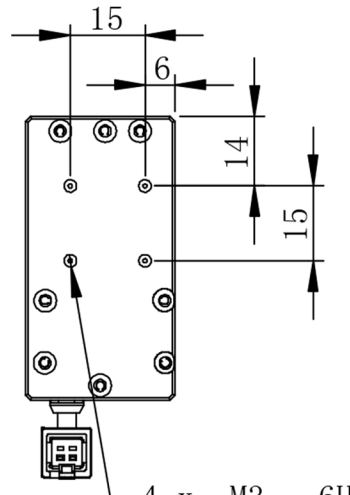

4 x M4 - 6H ▽ 4
 ϕ 3.30 ▽ 6.10

4 x M3 - 6H ▽ 4
 ϕ 2.50 ▽ 4.50
 两侧对称

可安装M3螺母

光源线长300mm

Details of Connector

Pin1: - (Blue)
 Pin2: + (Red)

Connector Type: SMR-03V-B (Light Side)
 SMP-03V-BC (Power Supply Side)

Specification:

MODEL	PL-CO30S-W/-B/-G/-UV	-R/-IR850/-IR940
Wavelength (nm)	6500K/470/530/385	625/850/940
Power Supply	DC24V/1.2 (W)	DC24V/1 (W)

Itemref	Quantity	Material: AL/ACRIL	ArticleNo./Reference	
			Filename PL-CO30S	Scale 1/1
			PL-CO30S-U	
			PL-CO30S-0000	Edition VER.1.0 Sheet 1