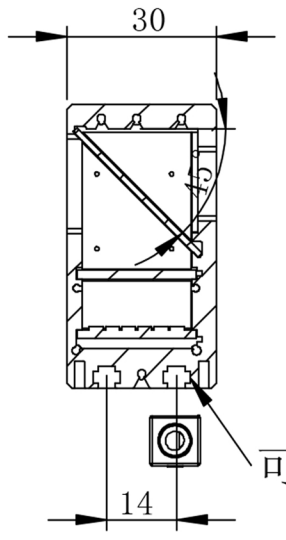

4 x M4 - 6H ▽ 4
 ϕ 3.30 ▽ 6.10

4 x M3 - 6H ▽ 4
 ϕ 2.50 ▽ 4.50
 两侧对称

可安装M3螺母

光源线长300mm

Details of Connector

Pin1: - (Blue)
 Pin2: + (Red)

Connector Type: SMR-03V-B (Light Side)
 SMP-03V-BC (Power Supply Side)

Specification:

MODEL	PL-CO30S-W/-B/-G/-UV	-R/-IR850/-IR940
Wavelength (nm)	6500K/470/530/385	625/850/940
Power Supply	DC24V/1.2 (W)	DC24V/1 (W)

Itemref	Quantity	Material: AL/ACRIL	ArticleNo./Reference	
			Filename PL-CO30S	Scale 1/1
			PL-CO30S-U	
			PL-CO30S-0000	Edition VER.1.0 Sheet 1