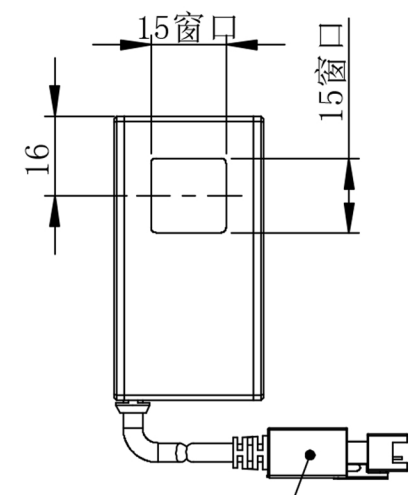

4 x M4 - 6H ▽ 4
 ϕ 3.30 ▽ 6.10

4 x M3 - 6H ▽ 4
 ϕ 2.50 ▽ 4.50
 两侧对称

可安装M3螺母

光源线长300mm

Details of Connector

Pin1: - (Blue)
 Pin2: + (Red)

Connector Type: SMR-03V-B (Light Side)
 SMP-03V-BC (Power Supply Side)

Specification:

MODEL	PL-CO30S-W/-B/-G/-UV	-R/-IR850/-IR940
Wavelength (nm)	6500K/470/530/385	625/850/940
Power Supply	DC24V/1.2 (W)	DC24V/1 (W)

Itemref	Quantity	Material: AL/ACRIL	ArticleNo./Reference	
			Filename PL-CO30S	Scale 1/1
			PL-CO30S-U	
			PL-CO30S-0000	Edition VER.1.0 Sheet 1