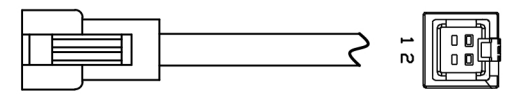

4 x M4 - 6H ▽ 4
 ϕ 3.30 ▽ 6.10

4 x M3 - 6H ▽ 4
 ϕ 2.50 ▽ 4.50
 两侧对称

可安装M3螺母

光源线长300mm

Details of Connector

Pin1: - (Blue)
 Pin2: + (Red)

Connector Type: SMR-03V-B (Light Side)
 SMP-03V-BC (Power Supply Side)

Specification:

MODEL	PL-CO30S-W/-B/-G/-UV	-R/-IR850/-IR940
Wavelength (nm)	6500K/470/530/385	625/850/940
Power Supply	DC24V/1.2 (W)	DC24V/1 (W)

Itemref	Quantity	Material: AL/ACRIL	ArticleNo./Reference	
			Filename PL-CO30S	Scale 1/1
			PL-CO30S-U	
			PL-CO30S-0000	Edition VER.1.0 Sheet 1