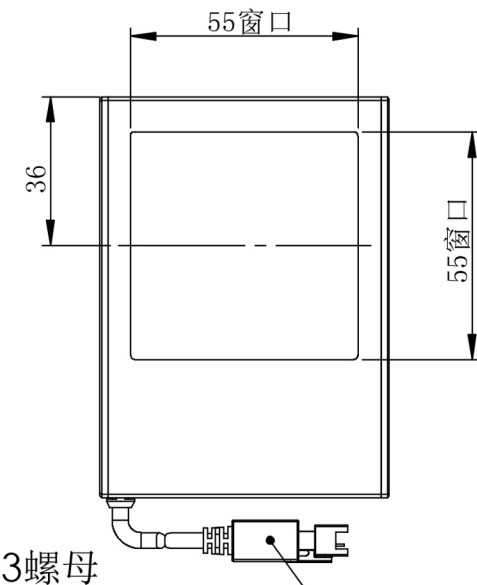

A
B
C
D
E
F

A
B
C
D
E
F

4 x M3 - 6H ∇ 4
Ø 2.50 ∇ 4.50
两侧对称

Details of Connector

Connector Type: SMR-03V-B (Light Side)
SMP-03V-BC (Power Supply Side)

Specification:

MODEL	PL-CO70S-W/-B/-G/-UV	-R/-IR850/-IR940
Wavelength (nm)	6500K/470/530/385	625/850/940
Power Supply	DC24V/9.2 (W)	DC24V/6 (W)

Itemref	Quantity	Material: AL/ACRIL	ArticleNo./Reference
			Filename PL-CO70S
			Scale 1/1
PL-CO70S-U			
PL-CO70S-0000			Edition VER.1.0
			Sheet 1