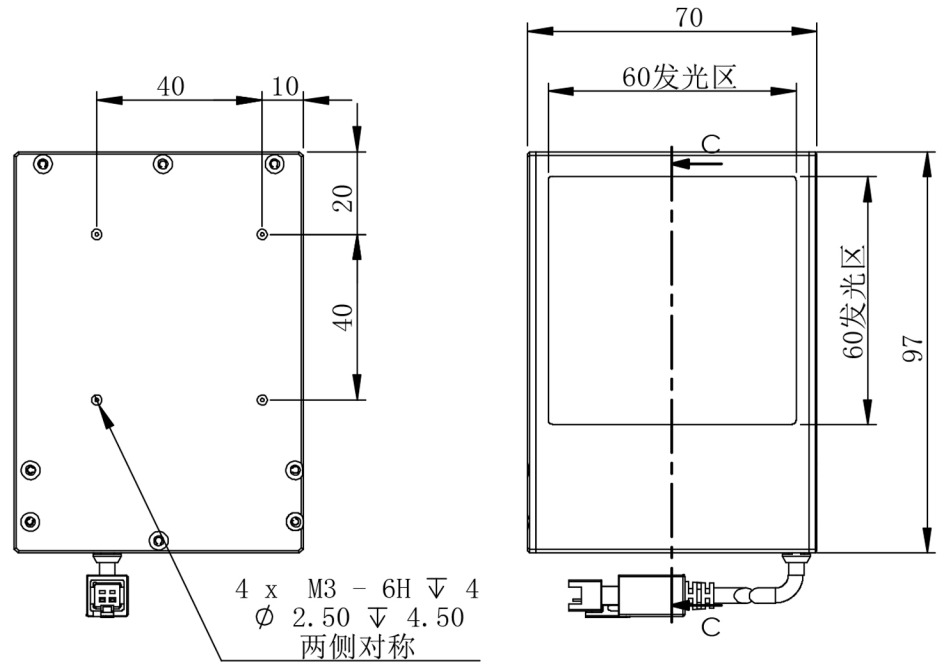

A
B
C
D
E
F

A
B
C
D
E
F

4 x M3 - 6H ∇ 4
Ø 2.50 ∇ 4.50
两侧对称

Details of Connector

Connector Type: SMR-03V-B (Light Side)
SMP-03V-BC (Power Supply Side)

Specification:

MODEL	PL-CO70S-W/-B/-G/-UV	-R/-IR850/-IR940
Wavelength (nm)	6500K/470/530/385	625/850/940
Power Supply	DC24V/9.2 (W)	DC24V/6 (W)

Itemref	Quantity	Material: AL/ACRIL	ArticleNo./Reference
			Filename PL-CO70S
			Scale 1/1
PL-CO70S-U			
PL-CO70S-0000			Edition VER.1.0
			Sheet 1