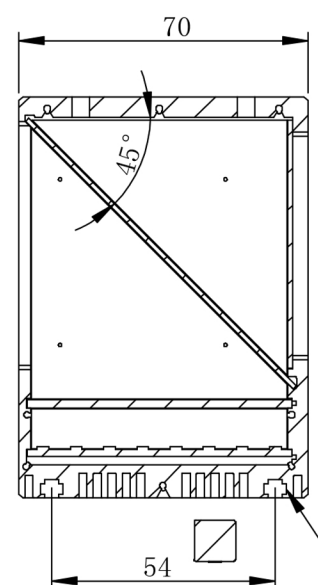

A
B
C
D
E
F

A
B
C
D
E
F

4 x M3 - 6H ∇ 4
Ø 2.50 ∇ 4.50
两侧对称

Details of Connector

Connector Type: SMR-03V-B (Light Side)
SMP-03V-BC (Power Supply Side)

Specification:

MODEL	PL-CO70S-W/-B/-G/-UV	-R/-IR850/-IR940
Wavelength (nm)	6500K/470/530/385	625/850/940
Power Supply	DC24V/9.2 (W)	DC24V/6 (W)

Itemref	Quantity	Material: AL/ACRIL	ArticleNo./Reference
			Filename PL-CO70S
			Scale 1/1
PL-CO70S-U			
PL-CO70S-0000			Edition VER.1.0
			Sheet 1