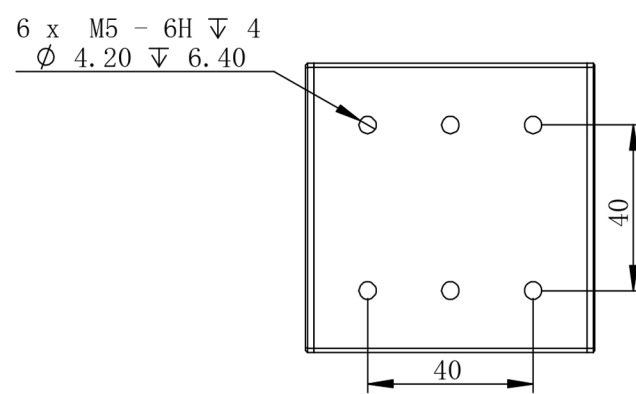

A
B
C
D
E
F

A
B
C
D
E
F

4 x M3 - 6H ∇ 4
Ø 2.50 ∇ 4.50
两侧对称

Details of Connector

Connector Type: SMR-03V-B (Light Side)
SMP-03V-BC (Power Supply Side)

Specification:

MODEL	PL-CO70S-W/-B/-G/-UV	-R/-IR850/-IR940
Wavelength (nm)	6500K/470/530/385	625/850/940
Power Supply	DC24V/9.2 (W)	DC24V/6 (W)