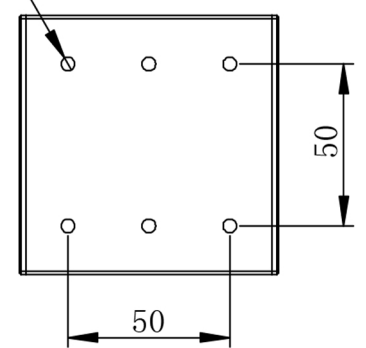

A
B
C
D
E
F

A
B
C
D
E
F

6 x M5 - 6H ▽ 4
 Ø 4.20 ▽ 6.40

4 x M3 - 6H ▽ 4
 Ø 2.50 ▽ 4.50
 两侧对称

光源线长300mm

Details of Connector

Pin1: - (Blue)
 Pin2: + (Red)

Connector Type: SMR-03V-B (Light Side)
 SMP-03V-BC (Power Supply Side)

Specification:

MODEL	PL-CO80S-W/-B/-G/-UV	-R/-IR850/-IR940
Wavelength (nm)	6500K/470/530/385	625/850/940
Power Supply	DC24V/12 (W)	DC24V/7.8 (W)

Itemref	Quantity	Material: AL/ACRIL	ArticleNo./Reference
			Filename PL-CO80S
			Scale 1/1
PL-CO80S-U			
PL-CO80S-0000			Edition VER.1.0
			Sheet 1