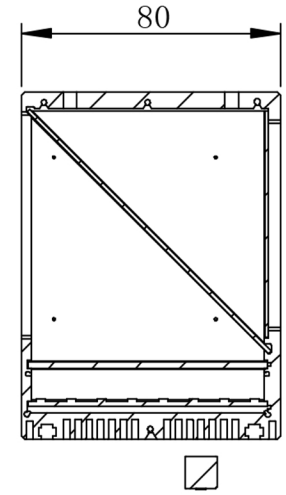

A
B
C
D
E
F

A
B
C
D
E
F

6 x M5 - 6H ▽ 4
 Ø 4.20 ▽ 6.40

4 x M3 - 6H ▽ 4
 Ø 2.50 ▽ 4.50
 两侧对称

光源线长300mm

Details of Connector

Pin1: - (Blue)
 Pin2: + (Red)

Connector Type: SMR-03V-B (Light Side)
 SMP-03V-BC (Power Supply Side)

Specification:

MODEL	PL-CO80S-W/-B/-G/-UV	-R/-IR850/-IR940
Wavelength (nm)	6500K/470/530/385	625/850/940
Power Supply	DC24V/12 (W)	DC24V/7.8 (W)

Itemref	Quantity	Material: AL/ACRIL	ArticleNo./Reference
			Filename PL-CO80S
			Scale 1/1
PL-CO80S-U			
PL-CO80S-0000			Edition VER.1.0
			Sheet 1