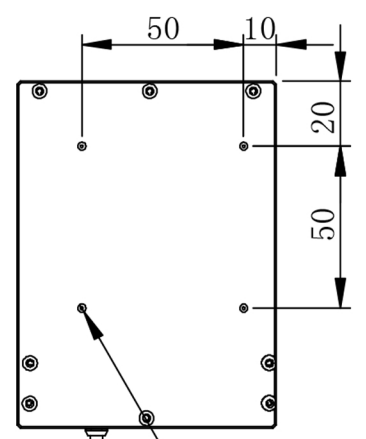

A
B
C
D
E
F

A
B
C
D
E
F

6 x M5 - 6H ▽ 4
 Ø 4.20 ▽ 6.40

4 x M3 - 6H ▽ 4
 Ø 2.50 ▽ 4.50
 两侧对称

光源线长300mm

Details of Connector

Pin1: - (Blue)
 Pin2: + (Red)

Connector Type: SMR-03V-B (Light Side)
 SMP-03V-BC (Power Supply Side)

Specification:

MODEL	PL-CO80S-W/-B/-G/-UV	-R/-IR850/-IR940
Wavelength (nm)	6500K/470/530/385	625/850/940
Power Supply	DC24V/12 (W)	DC24V/7.8 (W)

Itemref	Quantity	Material: AL/ACRIL	ArticleNo./Reference
			Filename PL-CO80S
			Scale 1/1
PL-CO80S-U			
PL-CO80S-0000			Edition VER.1.0
			Sheet 1