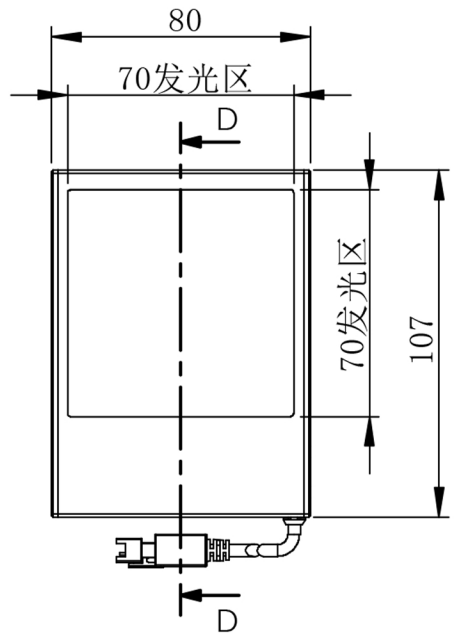

A
B
C
D
E
F

A
B
C
D
E
F

6 x M5 - 6H ▽ 4
 Ø 4.20 ▽ 6.40

4 x M3 - 6H ▽ 4
 Ø 2.50 ▽ 4.50
 两侧对称

光源线长300mm

Details of Connector

Pin1: - (Blue)
 Pin2: + (Red)

Connector Type: SMR-03V-B (Light Side)
 SMP-03V-BC (Power Supply Side)

Specification:

MODEL	PL-CO80S-W/-B/-G/-UV	-R/-IR850/-IR940
Wavelength (nm)	6500K/470/530/385	625/850/940
Power Supply	DC24V/12 (W)	DC24V/7.8 (W)

Itemref	Quantity	Material: AL/ACRIL	ArticleNo./Reference
			Filename PL-CO80S
			Scale 1/1
PL-CO80S-U			
PL-CO80S-0000			Edition VER.1.0
			Sheet 1