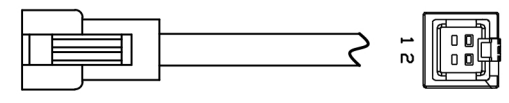

A
B
C
D
E
F

A
B
C
D
E
F

6 x M5 - 6H ▽ 4
 Ø 4.20 ▽ 6.40

4 x M3 - 6H ▽ 4
 Ø 2.50 ▽ 4.50
 两侧对称

光源线长300mm

Details of Connector

Pin1: - (Blue)
 Pin2: + (Red)

Connector Type: SMR-03V-B (Light Side)
 SMP-03V-BC (Power Supply Side)

Specification:

MODEL	PL-CO80S-W/-B/-G/-UV	-R/-IR850/-IR940
Wavelength (nm)	6500K/470/530/385	625/850/940
Power Supply	DC24V/12 (W)	DC24V/7.8 (W)

Itemref	Quantity	Material: AL/ACRIL	ArticleNo./Reference
			Filename PL-CO80S
			Scale 1/1
PL-CO80S-U			
PL-CO80S-0000			Edition VER.1.0
			Sheet 1