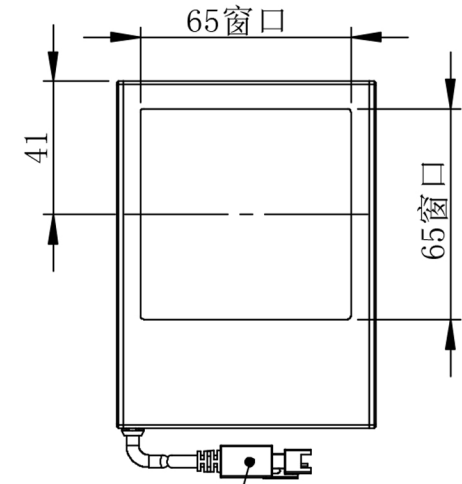

A
B
C
D
E
F

A
B
C
D
E
F

6 x M5 - 6H ▽ 4
 Ø 4.20 ▽ 6.40

4 x M3 - 6H ▽ 4
 Ø 2.50 ▽ 4.50
 两侧对称

光源线长300mm

Details of Connector

Pin1: - (Blue)
 Pin2: + (Red)

Connector Type: SMR-03V-B (Light Side)
 SMP-03V-BC (Power Supply Side)

Specification:

MODEL	PL-CO80S-W/-B/-G/-UV	-R/-IR850/-IR940
Wavelength (nm)	6500K/470/530/385	625/850/940
Power Supply	DC24V/12 (W)	DC24V/7.8 (W)

Itemref	Quantity	Material: AL/ACRIL	ArticleNo./Reference
			Filename PL-CO80S
			Scale 1/1
PL-CO80S-U			
PL-CO80S-0000			Edition VER.1.0
			Sheet 1